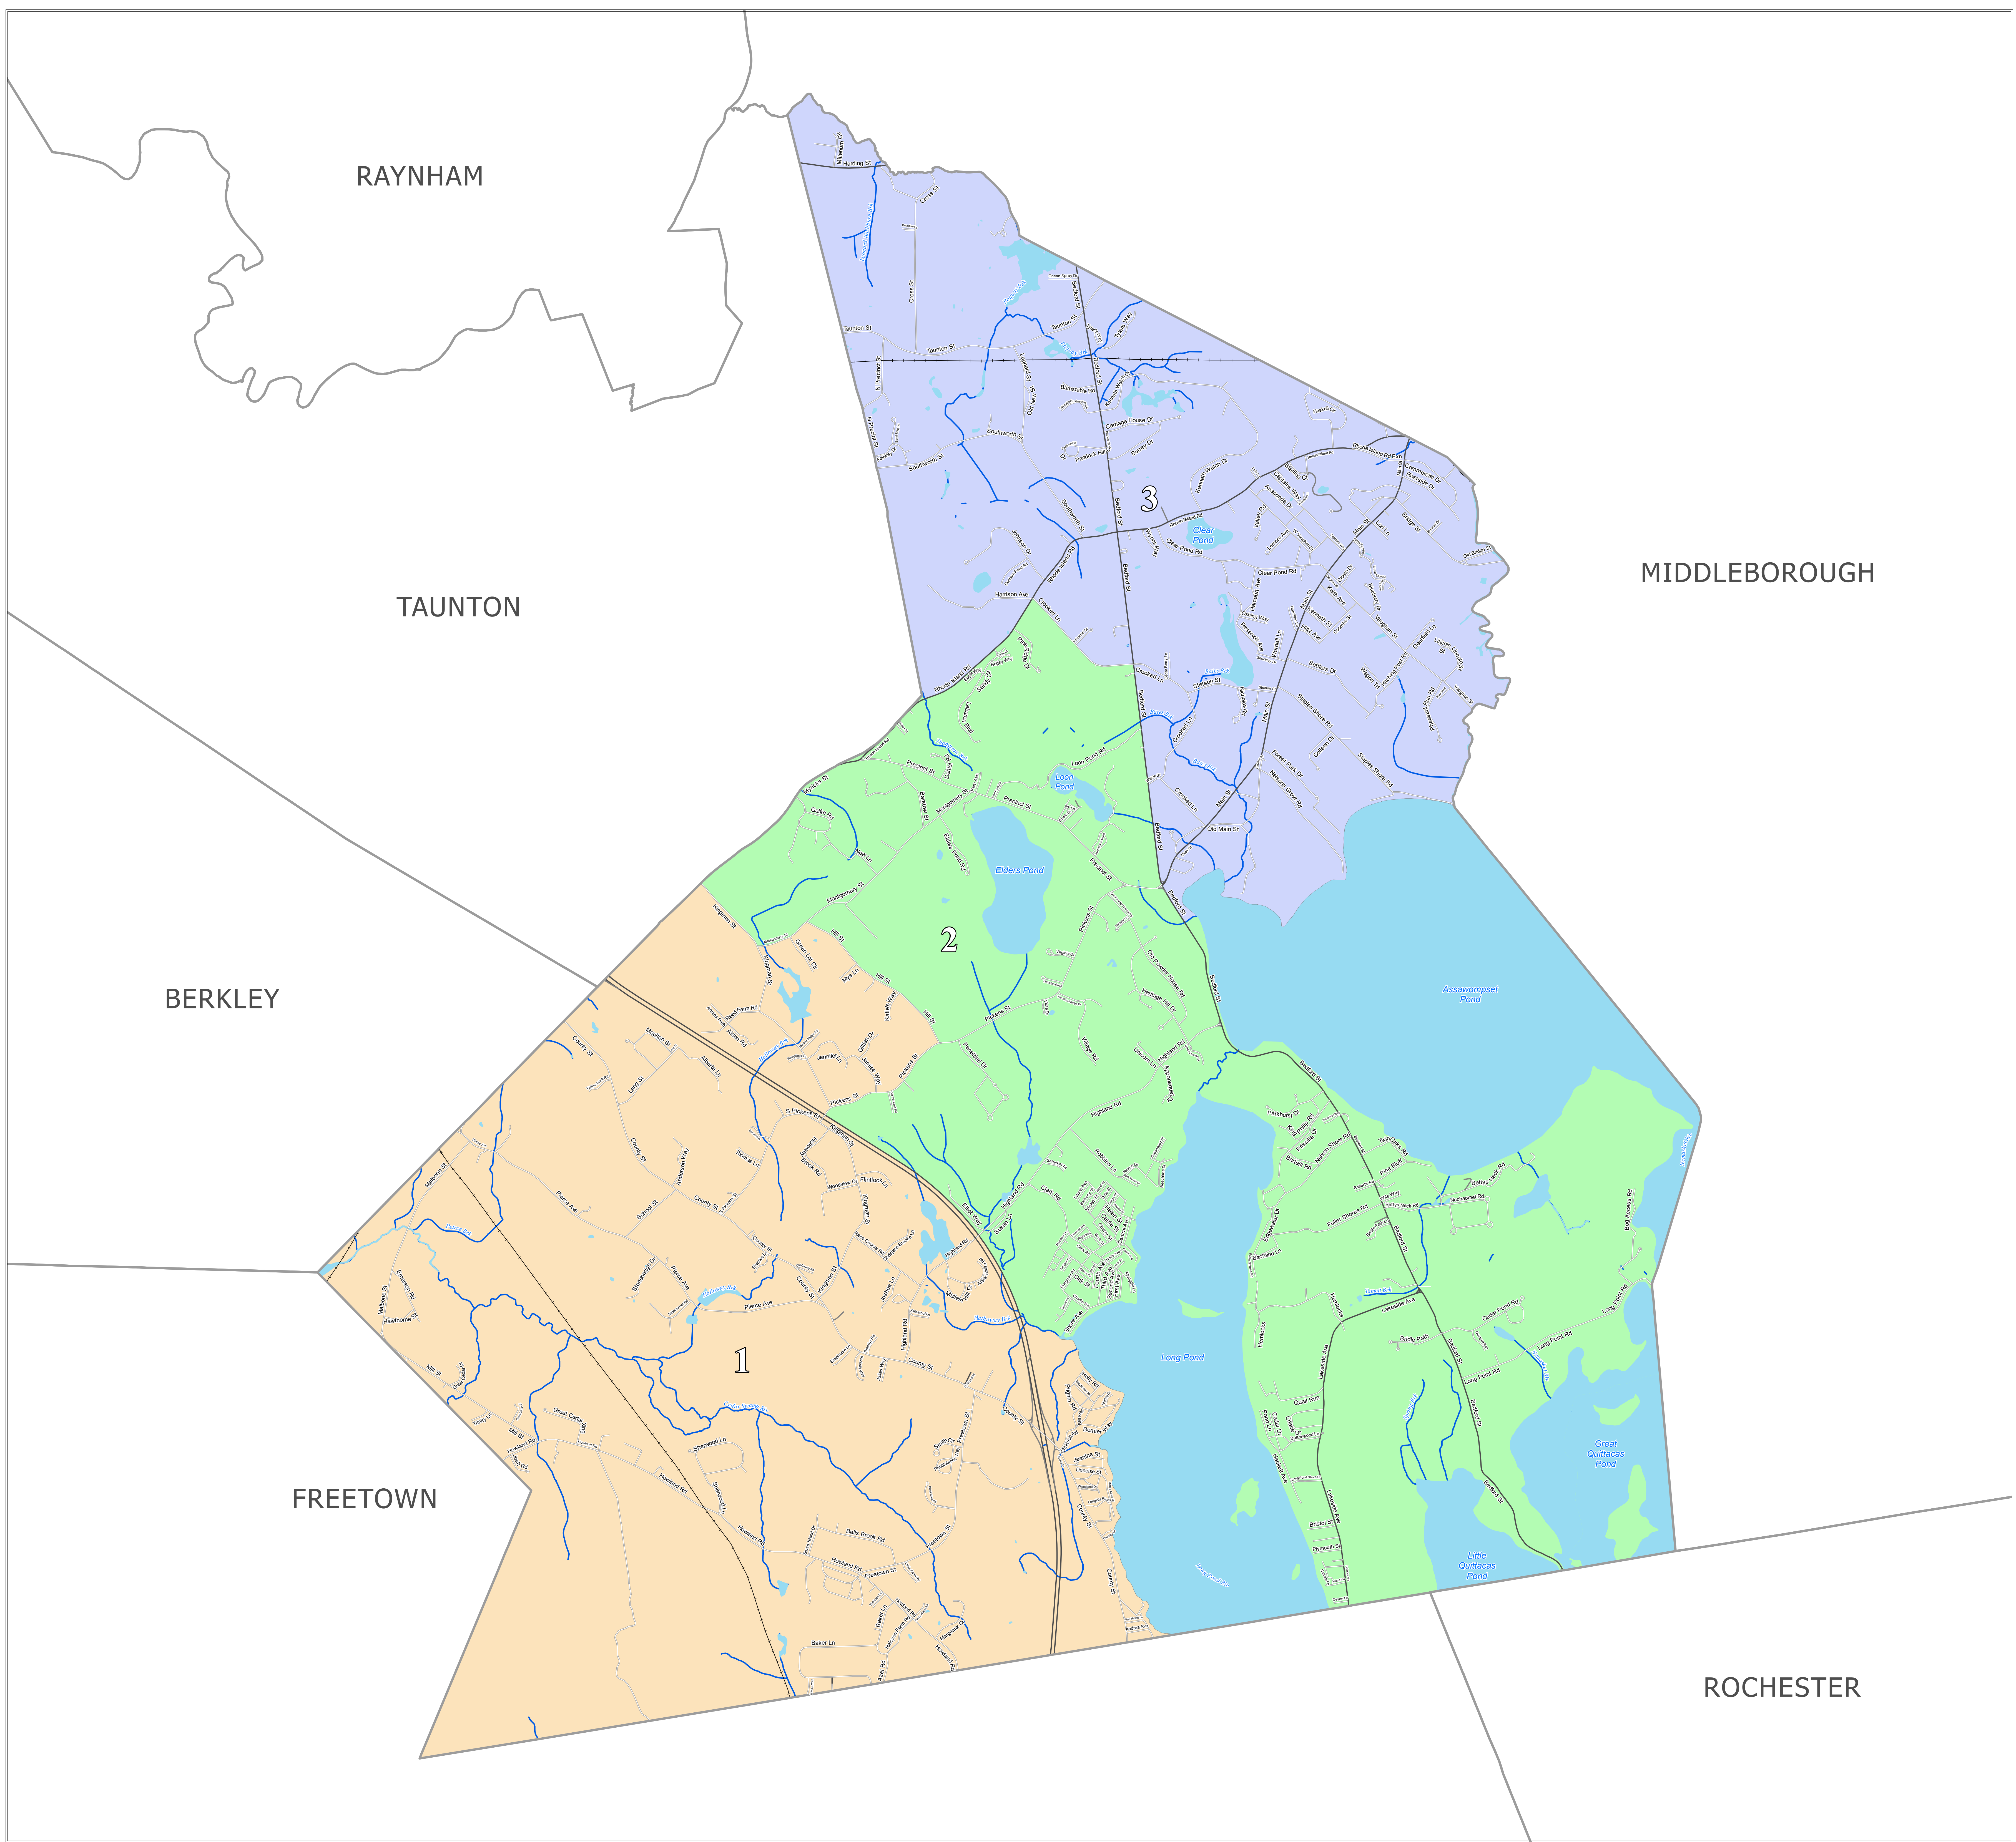

# Town of Lakeville

Map Prepared for the Town of Lakeville  
 Courtesy of William F. Galvin, Census Liaison  
 Secretary of the Commonwealth

2020 Population - - 11,523			
Minimum 5%	Target Population	Maximum 5%	
3,649	3,841	4,000	

Precinct Boundaries Lakeville			
Precinct		2020 Population	Variance
1		3,794	-1.22
2		3,906	1.69
3		3,823	-0.47

Population is based on the official U.S. 2020 Census block-level data.  
 Boundaries effective December 31, 2021

Legend	
	Municipal Boundary
<b>Geographical Features</b>	
	Major Road
	Local Road
	Railroad
	Other Municipal Features
	Streams, Rivers
	Coastal Water, Lakes, Ponds, Major Rivers